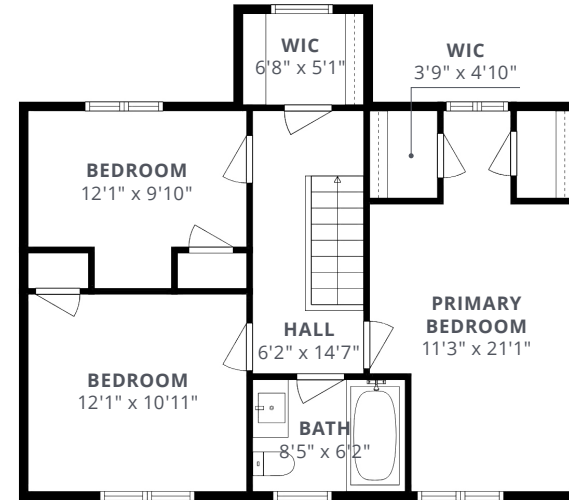

119 BURNHAMTHORPE ROAD
 1,452 SQUARE FEET + 619 SQUARE FOOT BASEMENT

KATHY ESSERY
 Sales Representative
 kathy@getnested.ca

PALVENA BROWN
 Sales Representative
 palvena@getnested.ca

SAGE REAL ESTATE LTD., BROKERAGE
 639 Annette Street 416 483 8000

Room sizes should be considered approximate since measurements are subject to certification.
 Not intended to solicit buyers or sellers currently under contract with another brokerage.