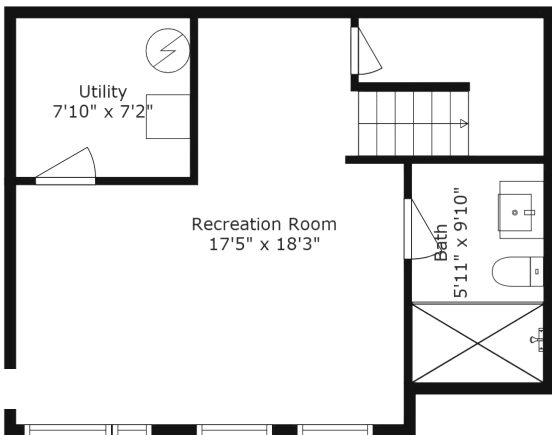

39 FLORENCE STREET TH 5

1,630 + 388 BASEMENT + 240 SQFT ROOFTOP TERRACE

MAIN FLOOR

FOURTH FLOOR

ROOFTOP TERRACE

BASEMENT

THIRD FLOOR

KATHY ESSERY
Sales Representative
kathy@getnested.ca