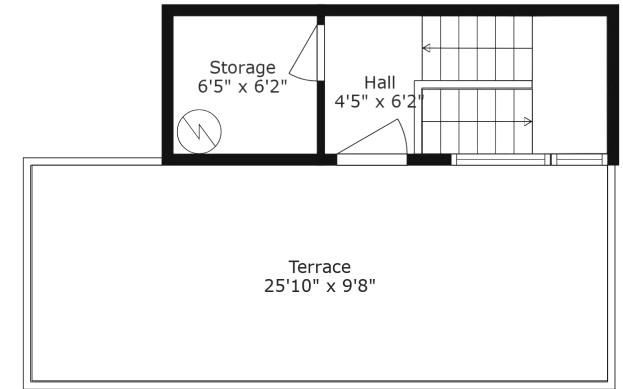

39 FLORENCE STREET TH 5

1,630 + 388 BASEMENT + 240 SQFT ROOFTOP TERRACE

MAIN FLOOR

FOURTH FLOOR

ROOFTOP TERRACE

BASEMENT

THIRD FLOOR

KATHY ESSERY
Sales Representative
kathy@getnested.ca