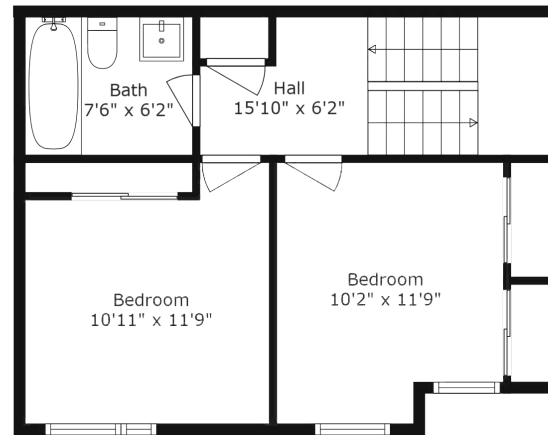

39 FLORENCE STREET TH 5

1,630 + 388 BASEMENT + 240 SQFT ROOFTOP TERRACE

MAIN FLOOR

FOURTH FLOOR

ROOFTOP TERRACE

BASEMENT

THIRD FLOOR

KATHY ESSERY
Sales Representative
kathy@getnested.ca