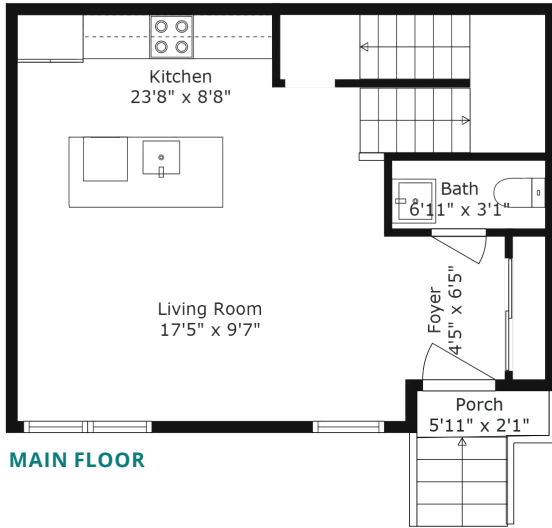

39 FLORENCE STREET TH 5

1,630 + 388 BASEMENT + 240 SQFT ROOFTOP TERRACE

MAIN FLOOR

FOURTH FLOOR

ROOFTOP TERRACE

BASEMENT

THIRD FLOOR

KATHY ESSERY
Sales Representative
kathy@getnested.ca