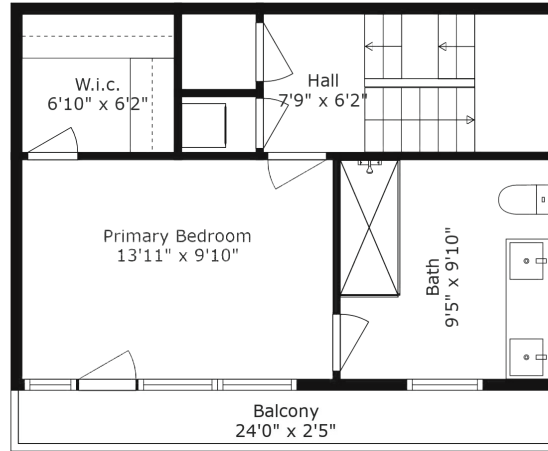

39 FLORENCE STREET TH 5

1,630 + 388 BASEMENT + 240 SQFT ROOFTOP TERRACE

MAIN FLOOR

FOURTH FLOOR

ROOFTOP TERRACE

BASEMENT

THIRD FLOOR

KATHY ESSERY
Sales Representative
kathy@getnested.ca